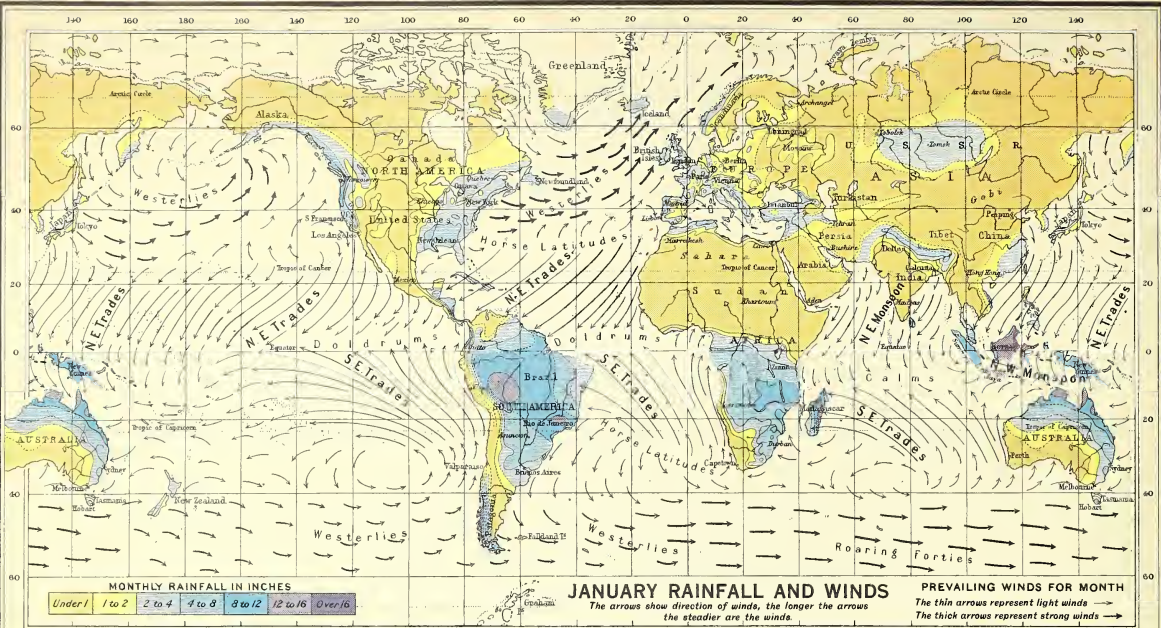

COVERING OF A 2 1/2 INCH WORLD GLOBE IN GORES

Note.—These gores are designed to be cut out and mounted on a Globe 2 1/2 inches in diameter which they will exactly cover.

The Figures on the Co-Tidal Lines denote the total number of hours from the starting point of the tide in the South-Eastern Pacific. Coasts with a Tidal Range of Ten Feet and over shown thus

The Drainage Areas are coloured according to the Oceans into which they drain. Inland Drainage Areas shown White

imuthal
projection

Mollweide's Equal-Area Projection

VOLCANOES, ETC.

- Active Volcanoes
- Extinct Volcanoes
- Solfataras
- Mud Volcanoes
- ⊕ Geysers

MAGNETIC VARIATION, 1932

■ West of True North
■ East of True North

Note to Ocean Currents

Warm Currents Cold Currents
 direction of the currents is shown by the arrows.
 thickness of the arrows indicates by the number of strokes
 mean speed of the water drift in an hour.
 thick strokes above indicate the number of nautical miles.
 thin strokes below indicate the number of quarters of a mile.
 → 1 mile → 2 miles → 3 miles
 → 1/4 → 2/4 → 3/4

Note to Monsoon Drifts

In the Indian Ocean, the China Sea and the West Coast of Mexico and Central America, the currents change with the Monsoons. The simple arrows → show the S.W. and S.E. Monsoon Drift during the Northern Summer. The arrows marked thus ← → show the N.W. and N.E. Monsoon Drift during the Northern Winter. Limit of Floating Ice Limit of Pack Ice
 Sea-Weed